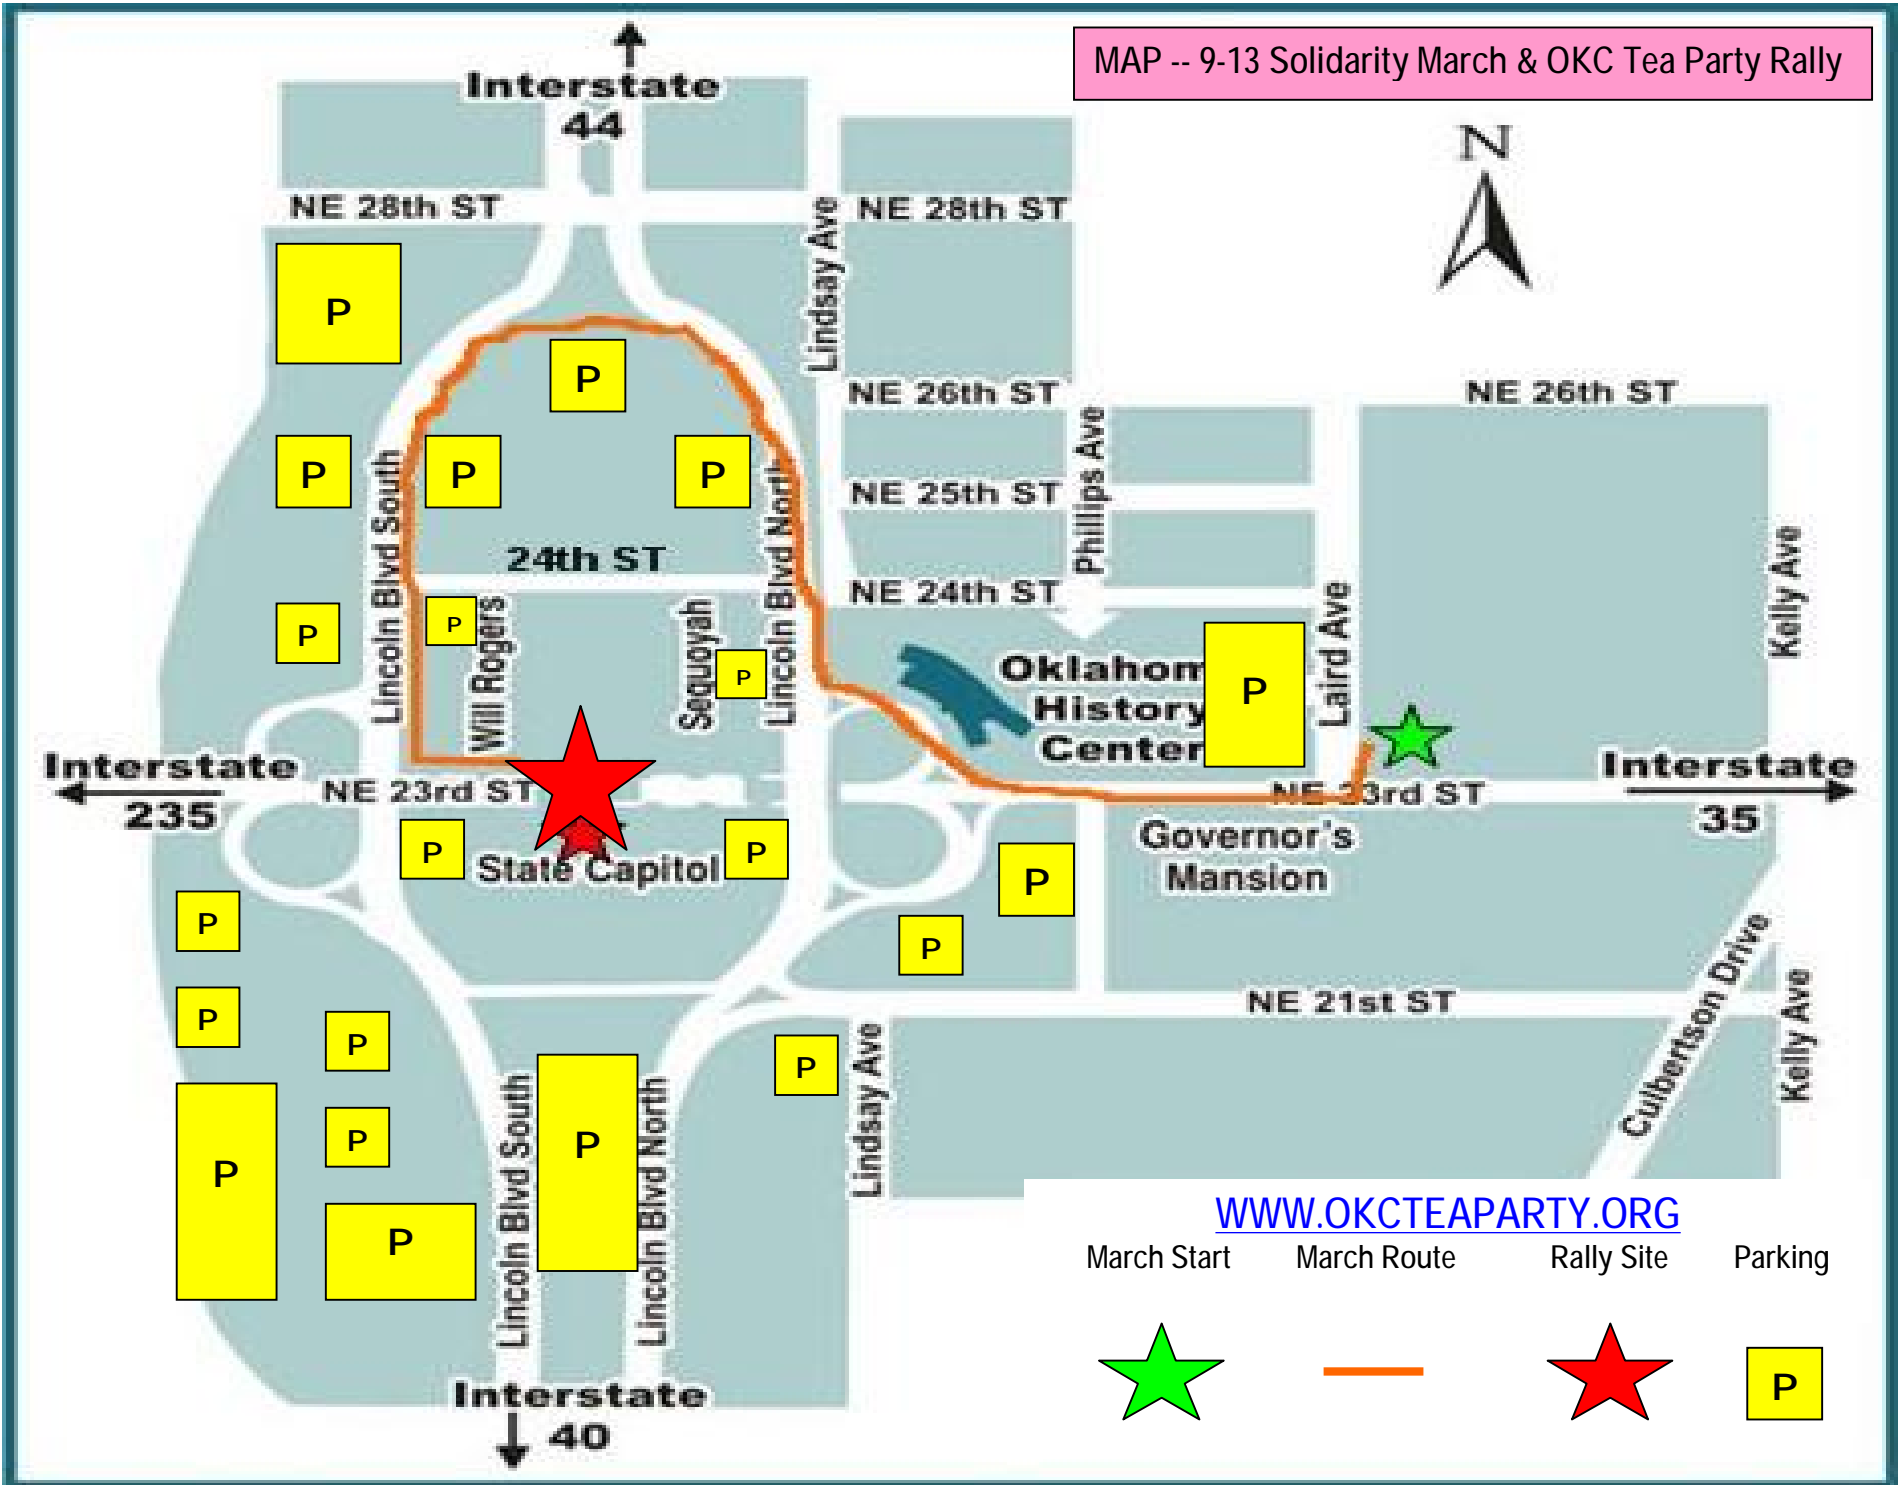

MAP -- 9-13 Solidarity March & OKC Tea Party Rally

[WWW.OKCTEAPARTY.ORG](http://WWW.OKCTEAPARTY.ORG)

- March Start  

- March Route  

- Rally Site  

- Parking  
